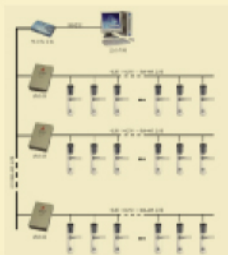

Net lock type